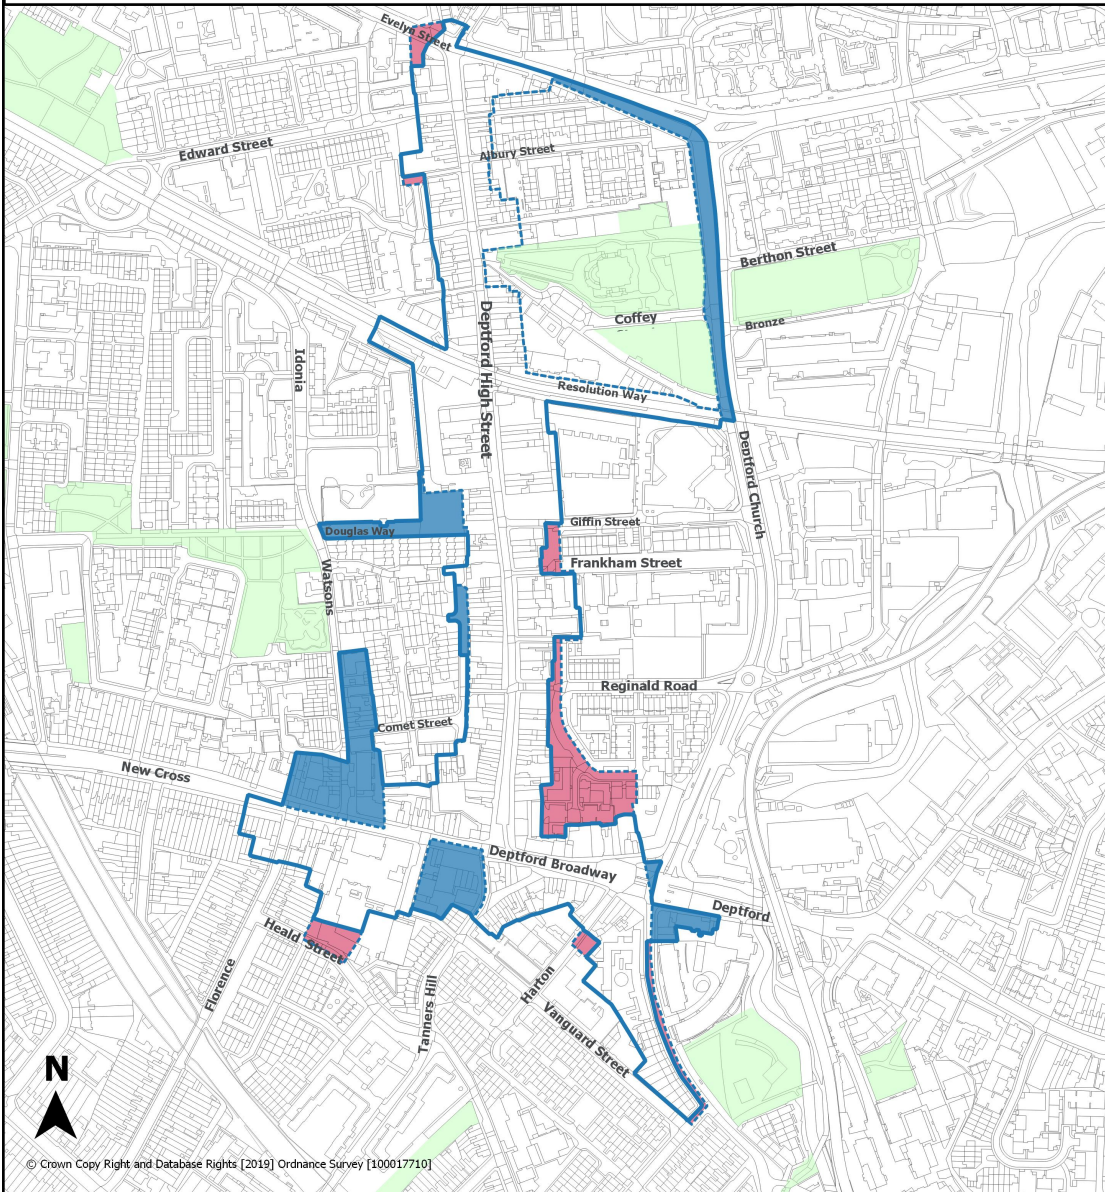

# Deptford High Street and St Paul's Church Conservation Area Boundary Changes

**Key:**

-  Proposed Deptford High St and St Pauls Church Conservation Area
-  Existing Deptford High St and St Pauls Conservation Areas
-  To be added to conservation area
-  To be removed from conservation area

**Date:**  
**November**  
**2019**

London  
 Borough  
 of  
 Lewisham